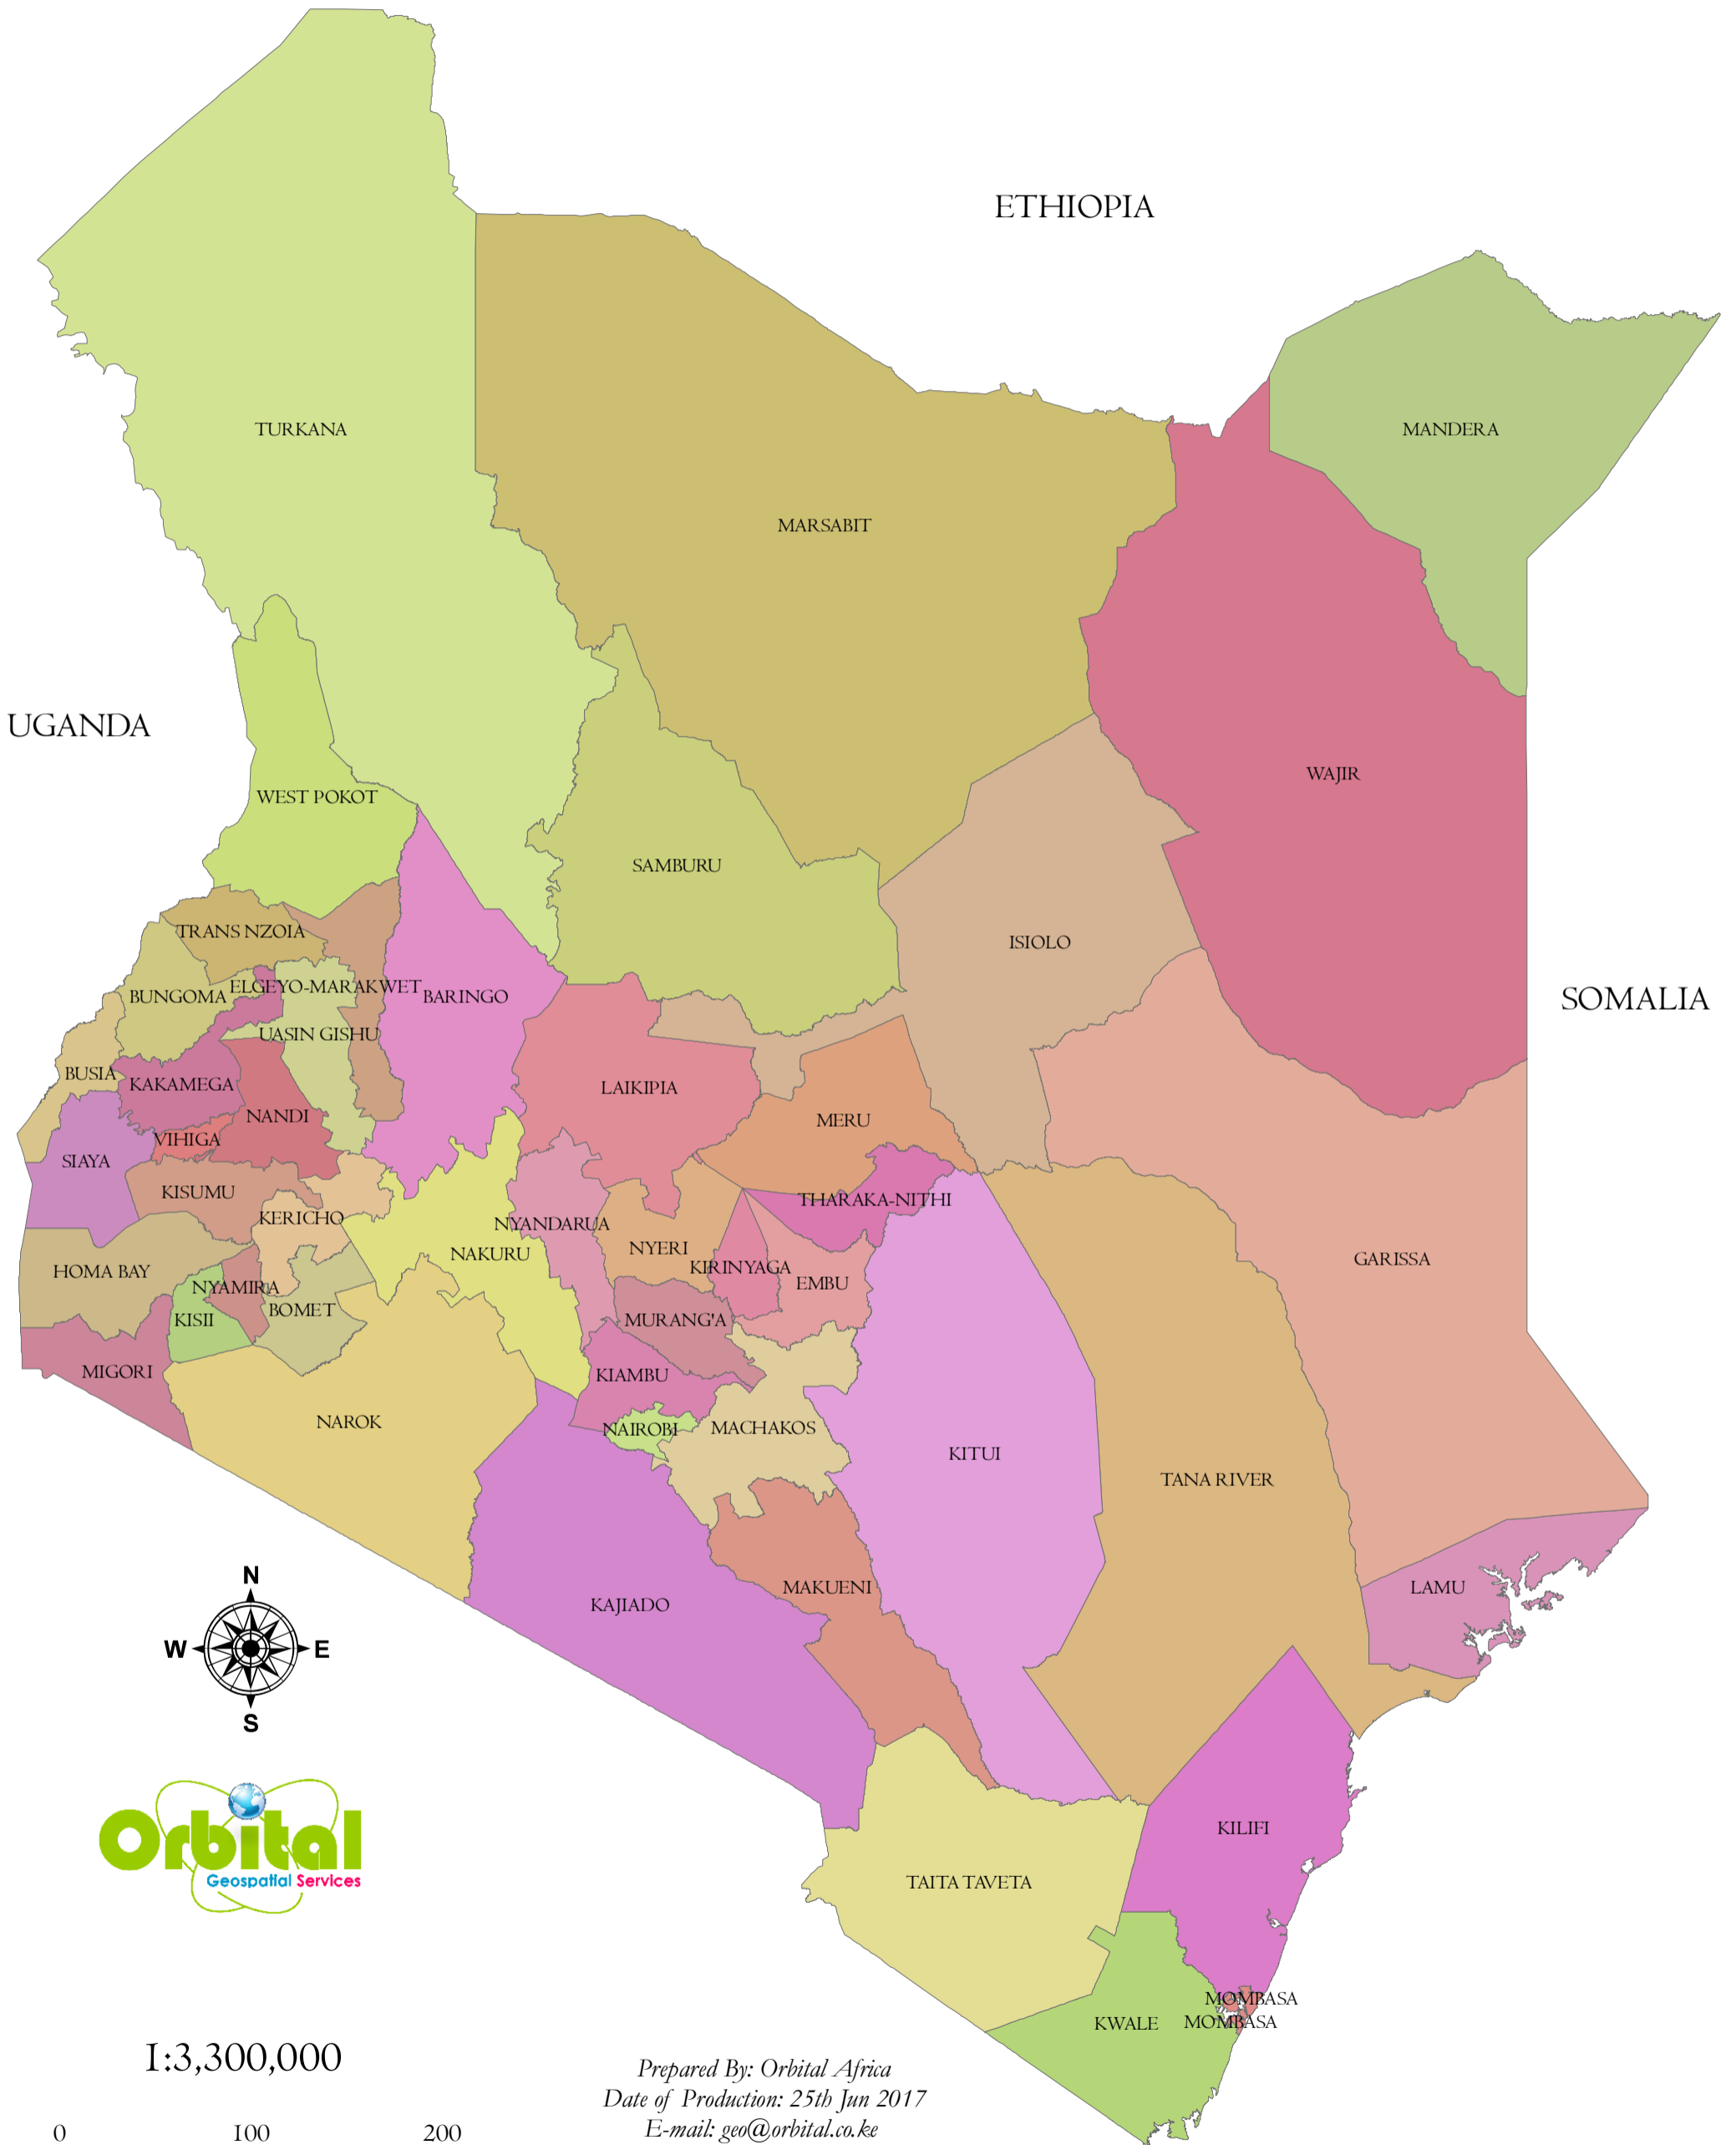

1:3,300,000

KENYA COUNTY BOUNDARY

1:3,300,000

Prepared By: Orbital Africa
Date of Production: 25th Jun 2017
E-mail: geo@orbital.co.ke
Telephone: +254-719672296