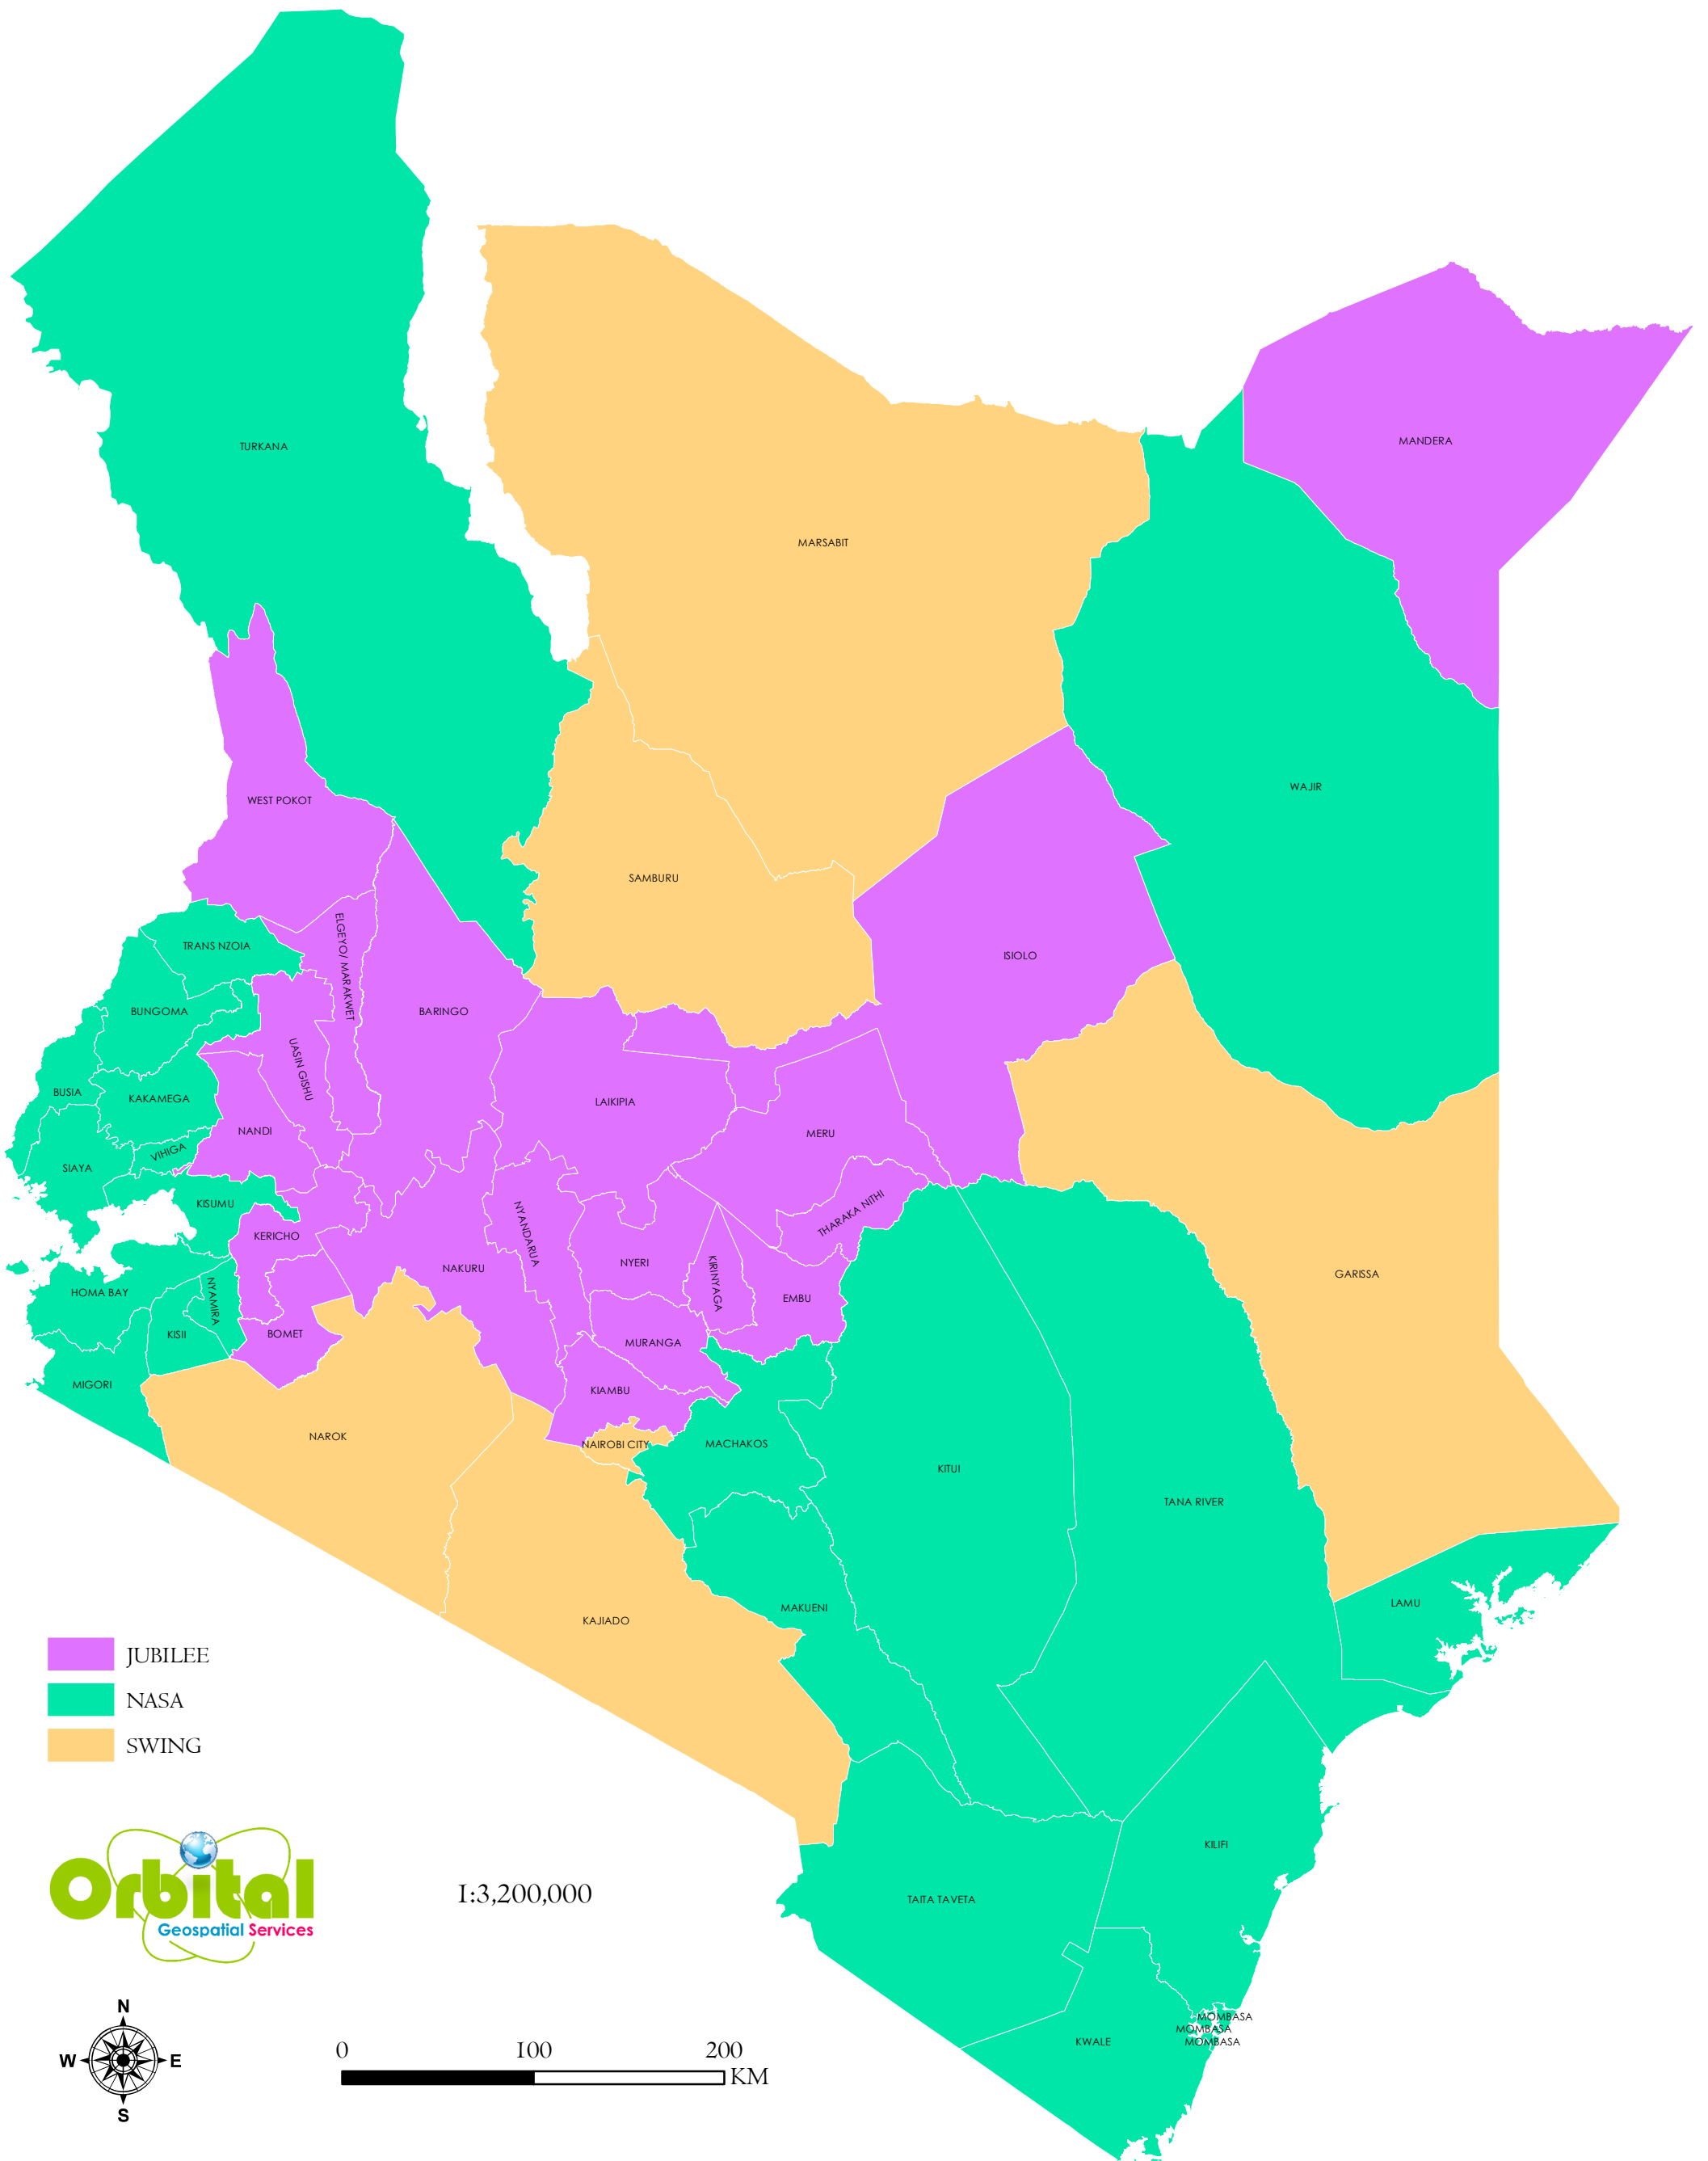

# SCENARIO FOR AUGUST 2017 ELECTIONS IN KENYA - A SPATIAL PERSPECTIVE

- JUBILEE
- NASA
- SWING

1:3,200,000